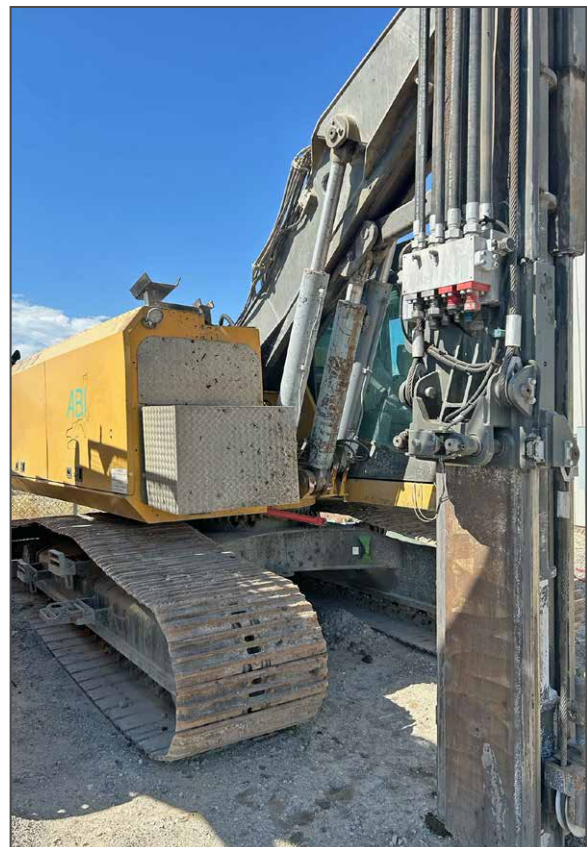

ABI MOBILRAM TM 13/16 SL

- › 1 ABI Mobilram TM 13/16 SL, year 2007
on base carrier Sennebogen SR 35 T
standard undercarriage
CAT diesel engine C 15, 433 kw
about 12400 working hours
- › 1 ABI Vibrator MRZV 18 V, year 2007
with clamp and stander

Condition: working order !

Prior to Sales all machines will be **checked and tested** according to the **manufacturer's instructions**.

USED FOUNDATION EQUIPMENT