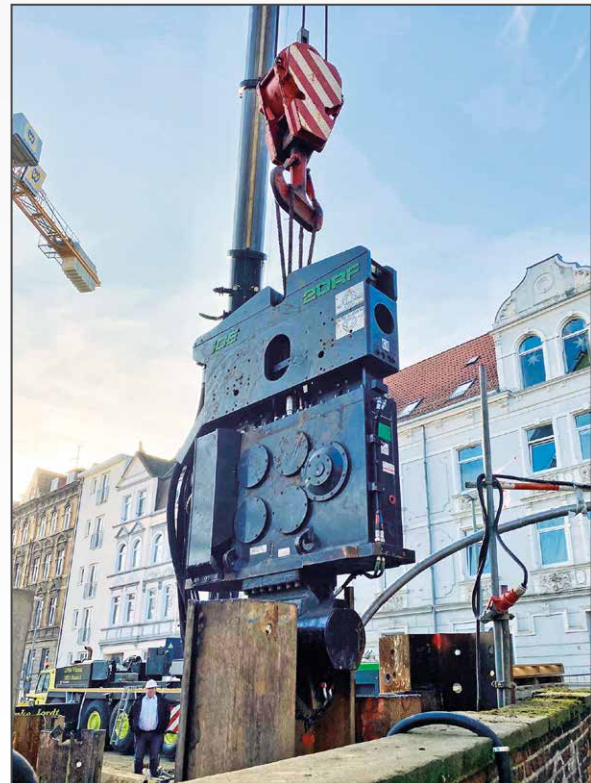

ICE VIBROPACKAGE 20 RF WITH POWERPACK 600 RF

- › ICE Vibropackage 20 RF
  Year of first commissioning 2019
  with universal clamp 130 TU
- › 1 set hydraulic hoses 30 m
- › 1 ICE Hydraulic power pack 600 RF
  About 500 working hours
  CAT Diesel engine C15 403 kW
  Cable control unit, radio control unit

**Condition: perfect working order,
short time used**