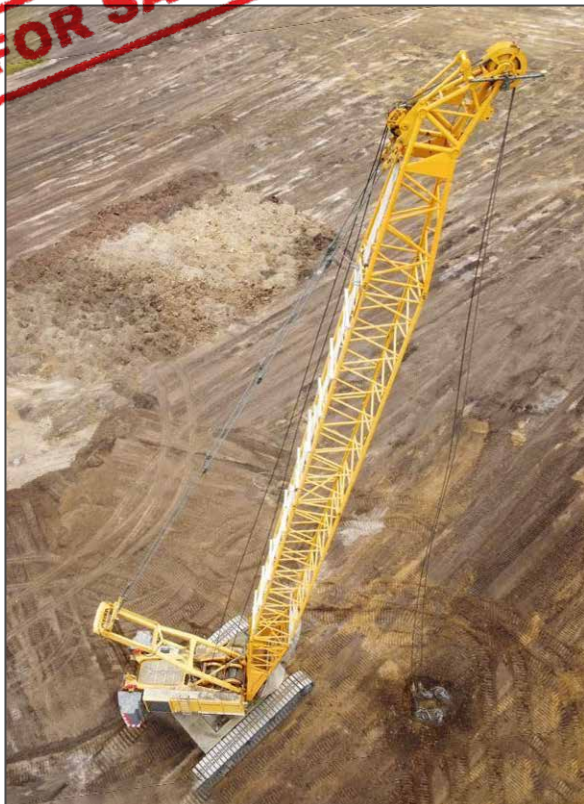

## LIEBHERR

**FOR SALE!**

### LIEBHERR HS 895 HD CRAWLER CRANE with DC KIT

- › **1 Liebherr Crawler Crane HS 895 HD**  
Year 2007, About 11.500 working hours

Diesel engine: D2842LE – 670kW  
55 to Ballast  
1100 floor slabs  
2 x 32 to free-fall winches (36mm rope)  
Boom foot 7,0m  
Boom head 7,0m  
2 x 11,7m outrigger Z-piece